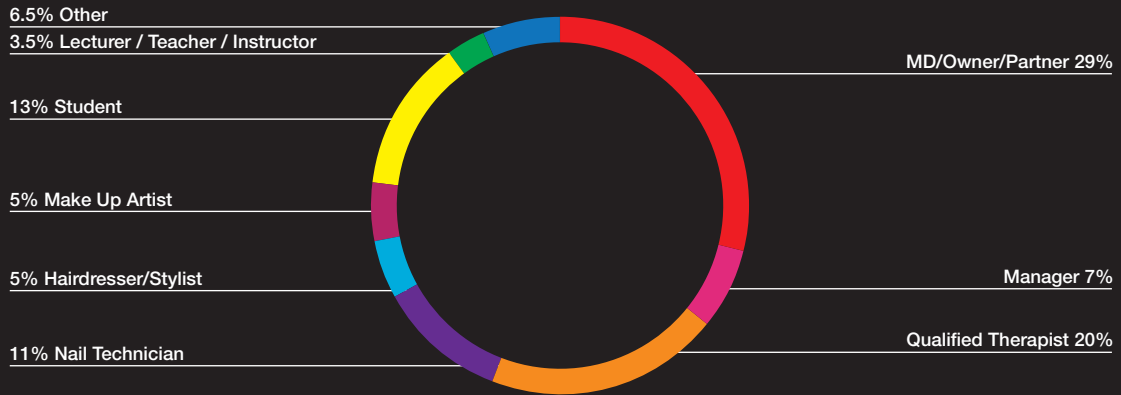

# ATTENDANCE IN 2011 WAS 22,116 UP 16.5% ON THE 2010 EVENT

## JOB TITLE