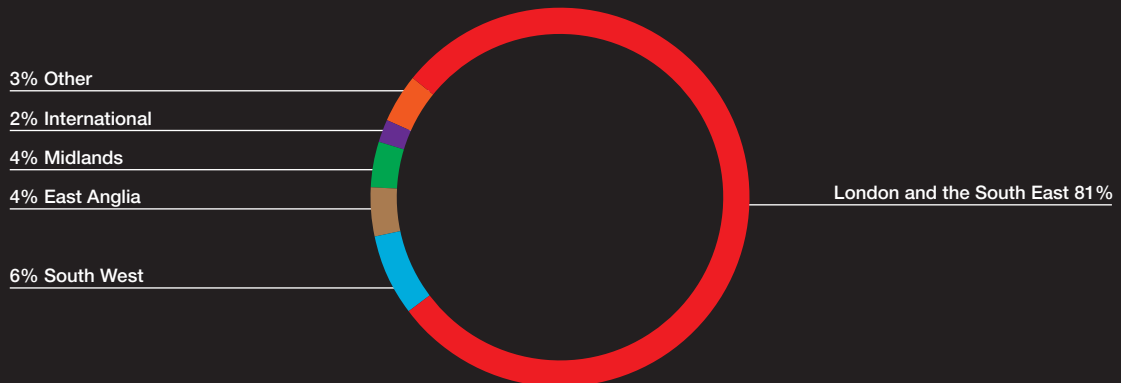

# ATTENDANCE IN 2011 WAS 22,116 UP 16.5% ON THE 2010 EVENT

## GEOGRAPHICAL

**OLYMPIA  
BEAUTY** 23-24 SEPT 2012

OLYMPIA, LONDON 23-24 Sept 2012

[www.olympiabeauty.co.uk](http://www.olympiabeauty.co.uk)