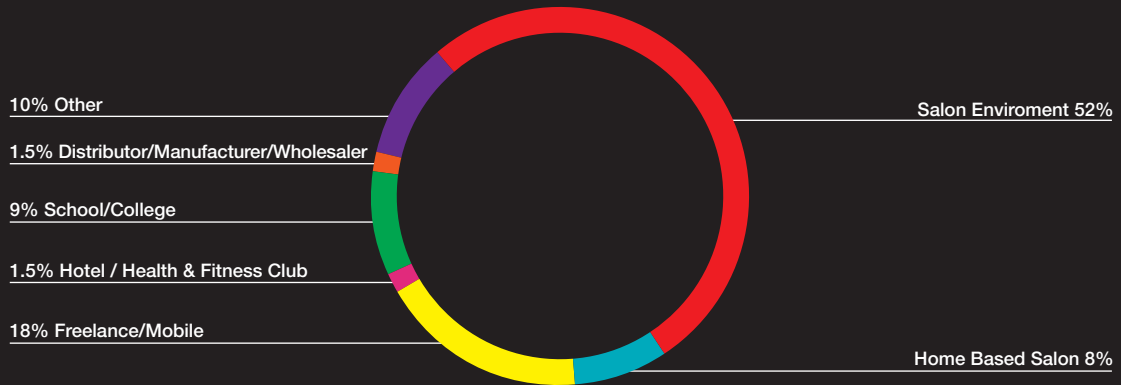

# ATTENDANCE IN 2011 WAS 22,116 UP 16.5% ON THE 2010 EVENT

## JOB TITLE

## PLACE OF WORK